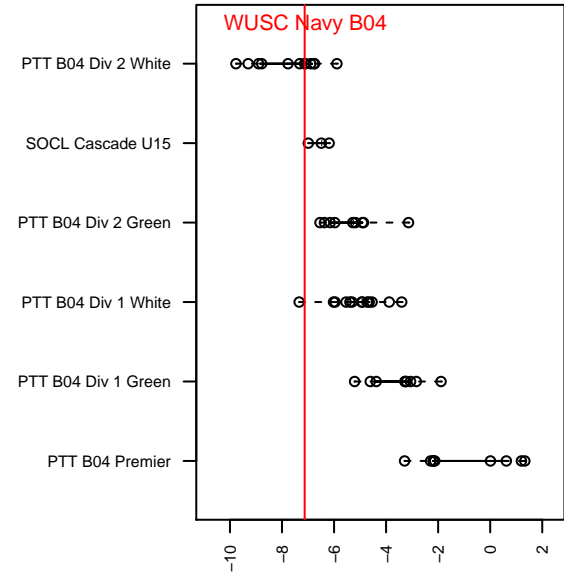

WUSC Navy B04

Willamette United Soccer Club
 Willamette, OR
 B04 total strength=578
 attack=0.69 defense=0.31
 fall league = PTT B04 Div 2 White
 spr league = Spr OYS B04 Div 2 White

alt names used:
 WUSC 04B Navy
 WUSC 04B Navy
 WUSC 04B Navy

Venues played:
 2016 PTT B04 Division 2 White
 2016 OYS Founders Cup B04
 2016 Spr OYS B04 Division 2 White

**attack and defense variance (black dot)
relative to other teams
and top 10 in region**

**attack and defense rating
relative to others at age
and all opponents in last 13 months**